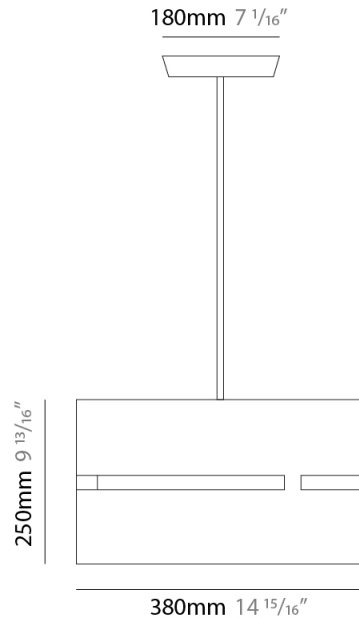

PROJECT	
TYPE	
SPECIFIER	
QUANTITY	
DATE	

LUZ OCULTA METAL SUSPENSION

D51031-

base number   Finish
Options

1. To build a product code in our configurator select the specify button on the base model # product page
2. To build a manual product code on this datasheet choose from the options listed below in blue font and add the suffix to the base model #

GENERAL

Series: Luz Oculta
Subseries: Luz Oculta Metal
Brand: Fambuena
Division: Design
Mounting Type: Suspension
Mounting Location: Ceiling
Subcategory: Pendant

PHYSICAL

Shape: Rectangle
Diameter (mm): 380
Diameter (in): 14 ¹⁵/₁₆
Height (mm): 250
Height (in): 10
Light Distribution: Direct / Indirect
Fixture Finish: [BRA](#) / [BRZ](#) / [ABR](#)
Fixture Material: Metal
Cable Details: Cable length 2000mm / 79"

ELECTRICAL

Number of Lamps: 1
Lamp Type: LED Retrofit
Lamp Shape: A19
Bulb Included: Bulb Not Included
Max. Wattage Per Lamp (W): 8
Lamp Base: E26
Input Voltage (V): 120
Upon Request: 277Vac / GU24

LED

OPTICAL

RATINGS AND CERTIFICATIONS

Certified By: Certified for North American Standards
IP rating: IP20