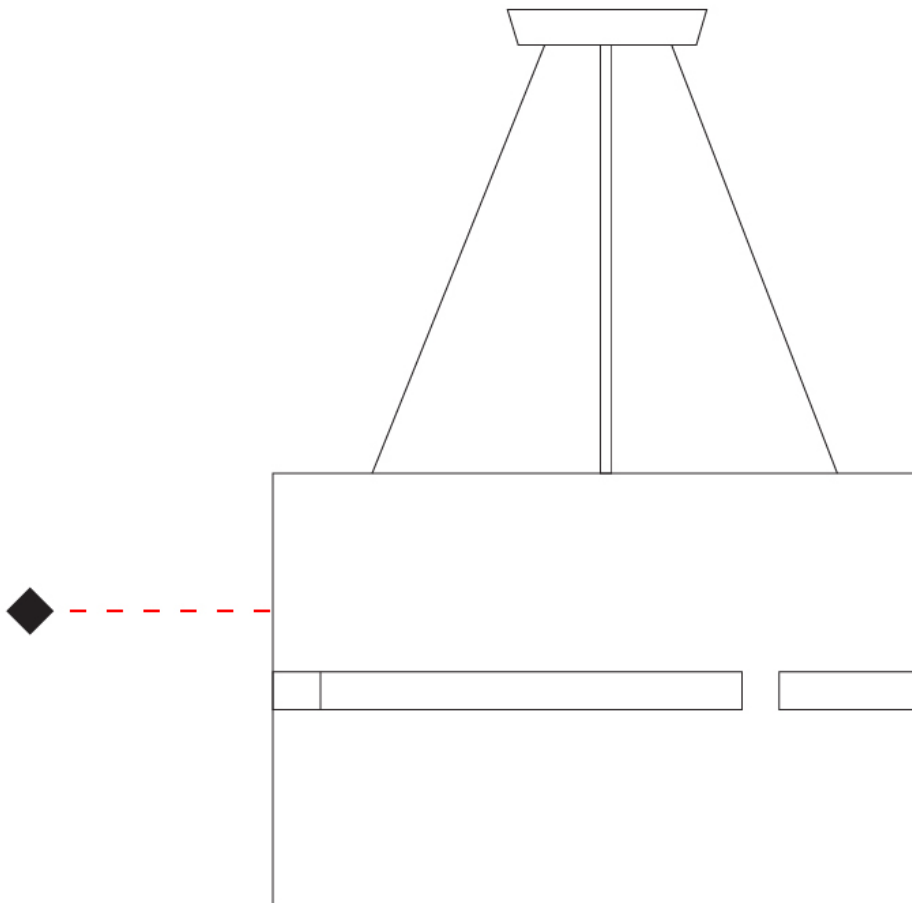

LUZ OCULTA METAL SUSPENSION

D51063-

PROJECT	_____
TYPE	_____
SPECIFIER	_____
QUANTITY	_____
DATE	_____