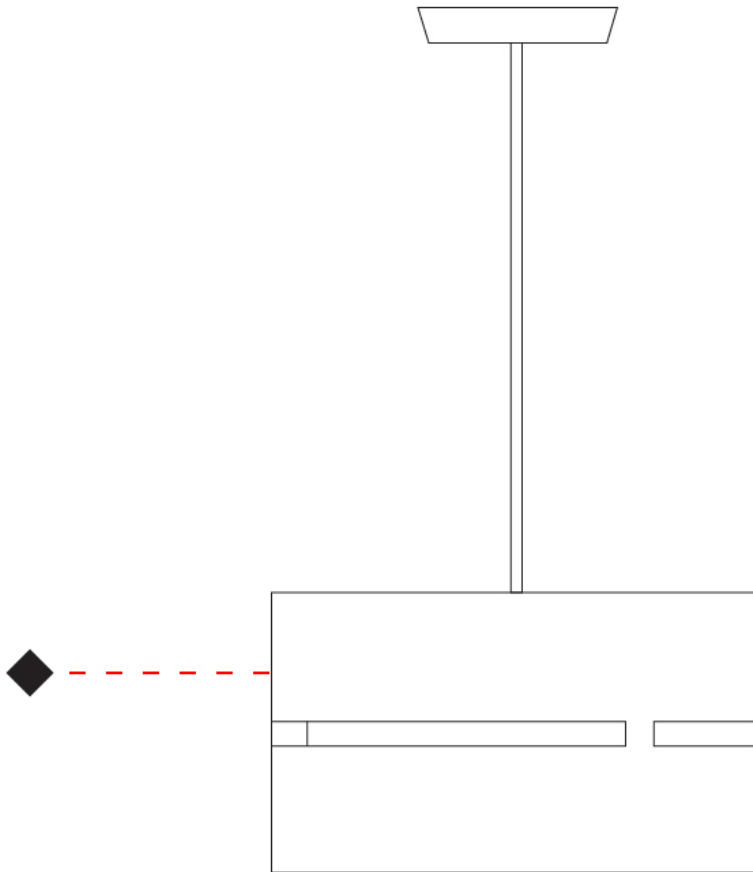

LUZ OCULTA METAL SUSPENSION

D51031-

PROJECT

TYPE

SPECIFIER

QUANTITY

DATE