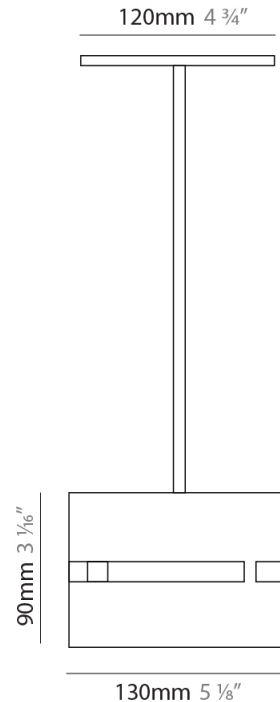

LUZ OCULTA METAL SUSPENSION

D51033-

base number _____
Finish _____
Options _____

1. To build a product code in our configurator select the specify button on the base model # product page
2. To build a manual product code on this datasheet choose from the options listed below in blue font and add the suffix to the base model #

GENERAL

Series: Luz Oculta _____
Subseries: Luz Oculta Metal _____
Brand: Fambuena _____
Division: Design _____
Mounting Type: Suspension _____
Mounting Location: Ceiling _____
Subcategory: Pendant _____

PHYSICAL

Shape: Rectangle _____
Diameter (mm): 130 _____
Diameter (in): 5 1/8 _____
Height (mm): 90 _____
Height (in): 4 1/2 _____
Light Distribution: Direct / Indirect _____
Fixture Finish: [BRA](#) / [BRZ](#) / [ABR](#) _____
Fixture Material: Metal _____
Cable Details: Cable length 2000mm / 79" _____

ELECTRICAL

Number of Lamps: 1 _____
Lamp Type: LED Retrofit _____
Lamp Shape: T4 _____
Bulb Included: Bulb Not Included _____
Max. Wattage Per Lamp (W): 5 _____
Lamp Base: G9 _____
Input Voltage (V): 120 _____

LED

OPTICAL

RATINGS AND CERTIFICATIONS

Certified By: Certified for North American Standards _____
IP rating: IP20 _____