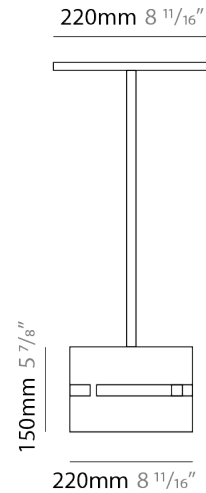

PROJECT	_____
TYPE	_____
SPECIFIER	_____
QUANTITY	_____
DATE	_____

LUZ OCULTA METAL SUSPENSION

D51032-

base number   Finish
Options

1. To build a product code in our configurator select the specify button on the base model # product page
2. To build a manual product code on this datasheet choose from the options listed below in blue font and add the suffix to the base model #

GENERAL

Series: Luz Oculta
Subseries: Luz Oculta Metal
Brand: Fambuena
Division: Design
Mounting Type: Suspension
Mounting Location: Ceiling
Subcategory: Pendant

PHYSICAL

Shape: Rectangle
Diameter (mm): 220
Diameter (in): 8 ¹¹/₁₆
Height (mm): 150
Height (in): 5 ⁷/₈
Light Distribution: Direct / Indirect
Fixture Finish: [BRA](#) / [BRZ](#) / [ABR](#)
Fixture Material: Metal
Cable Details: Cable length 2000mm / 79"

ELECTRICAL

Number of Lamps: 1
Lamp Type: LED Retrofit
Lamp Shape: A19
Bulb Included: Bulb Not Included
Max. Wattage Per Lamp (W): 5
Lamp Base: E26
Input Voltage (V): 120
Upon Request: 277Vac / GU24

LED

OPTICAL

RATINGS AND CERTIFICATIONS

Certified By: Certified for North American Standards
IP rating: IP20