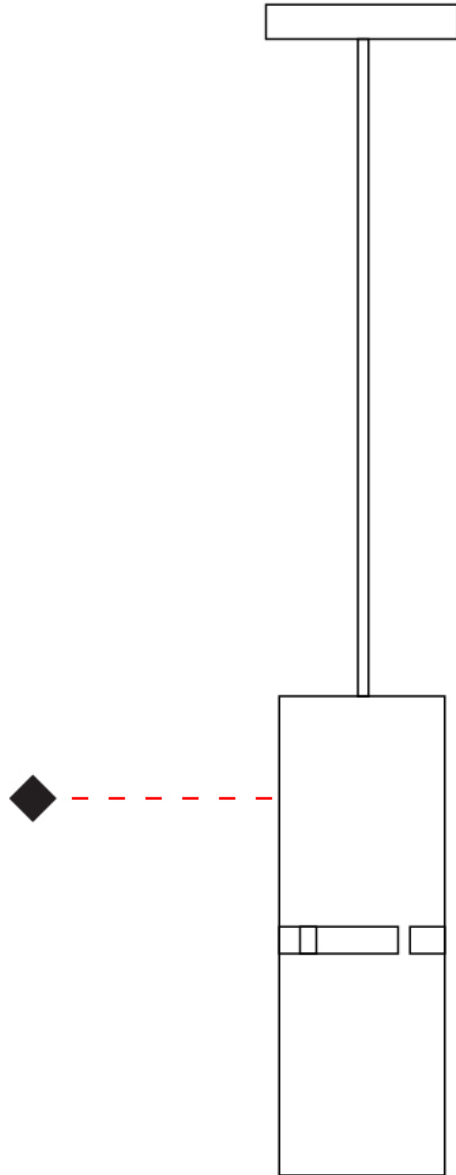

LUZ OCULTA METAL SUSPENSION

D51034-

PROJECT _____

TYPE _____

SPECIFIER _____

QUANTITY _____

DATE _____

D